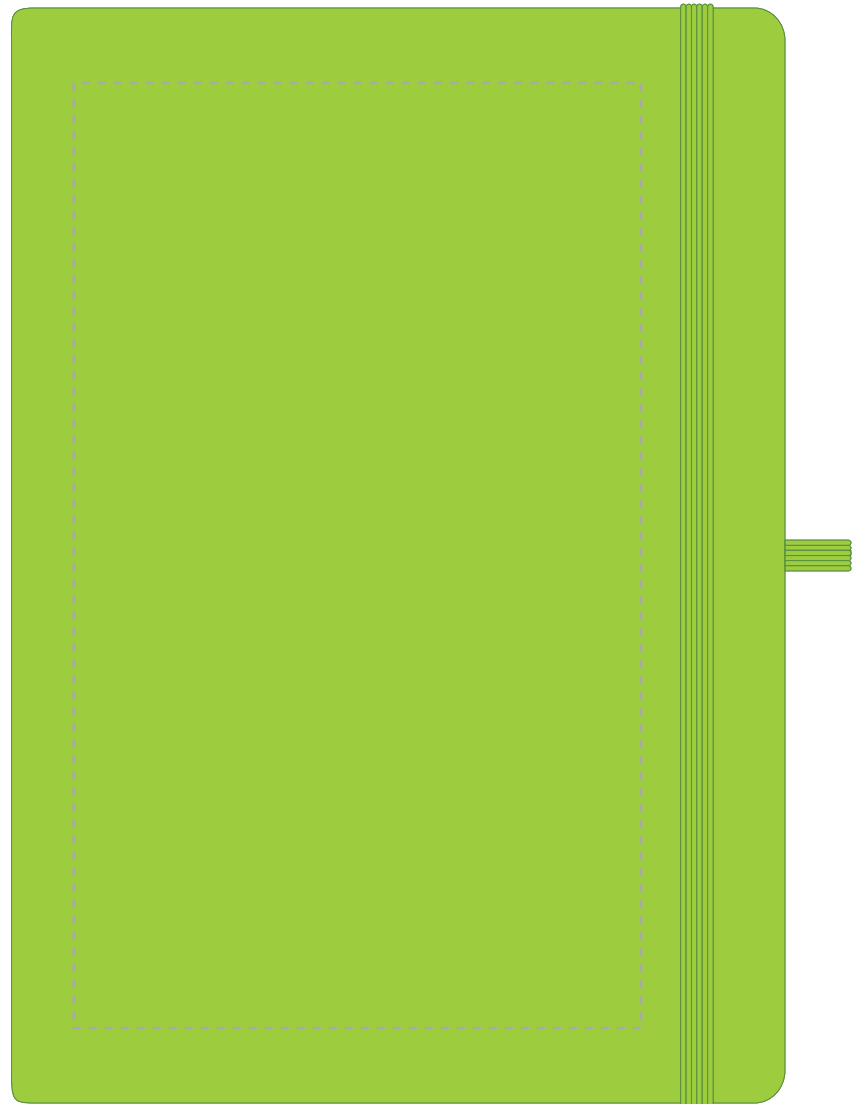

Your Ref:	Quantity:	Product Code: QS0344
Our Ref:	Version: 1	Product Colour: GREEN

**PRINTING CONCERNS:**

We stock this item in the following colours

**PANTONE REFERENCE(S)**

 Full colour printing  
edge to edge

Due to the nature of the product the print position may vary by 2 - 3 mm

ARTWORK SCALE 50%

Product Image for visualisation  
- colours may vary

**CENTRED TO PRINT AREA**  
**CENTRED TO NOTEBOOK**

The dashed line is to demonstrate print area and will not appear on your printed item